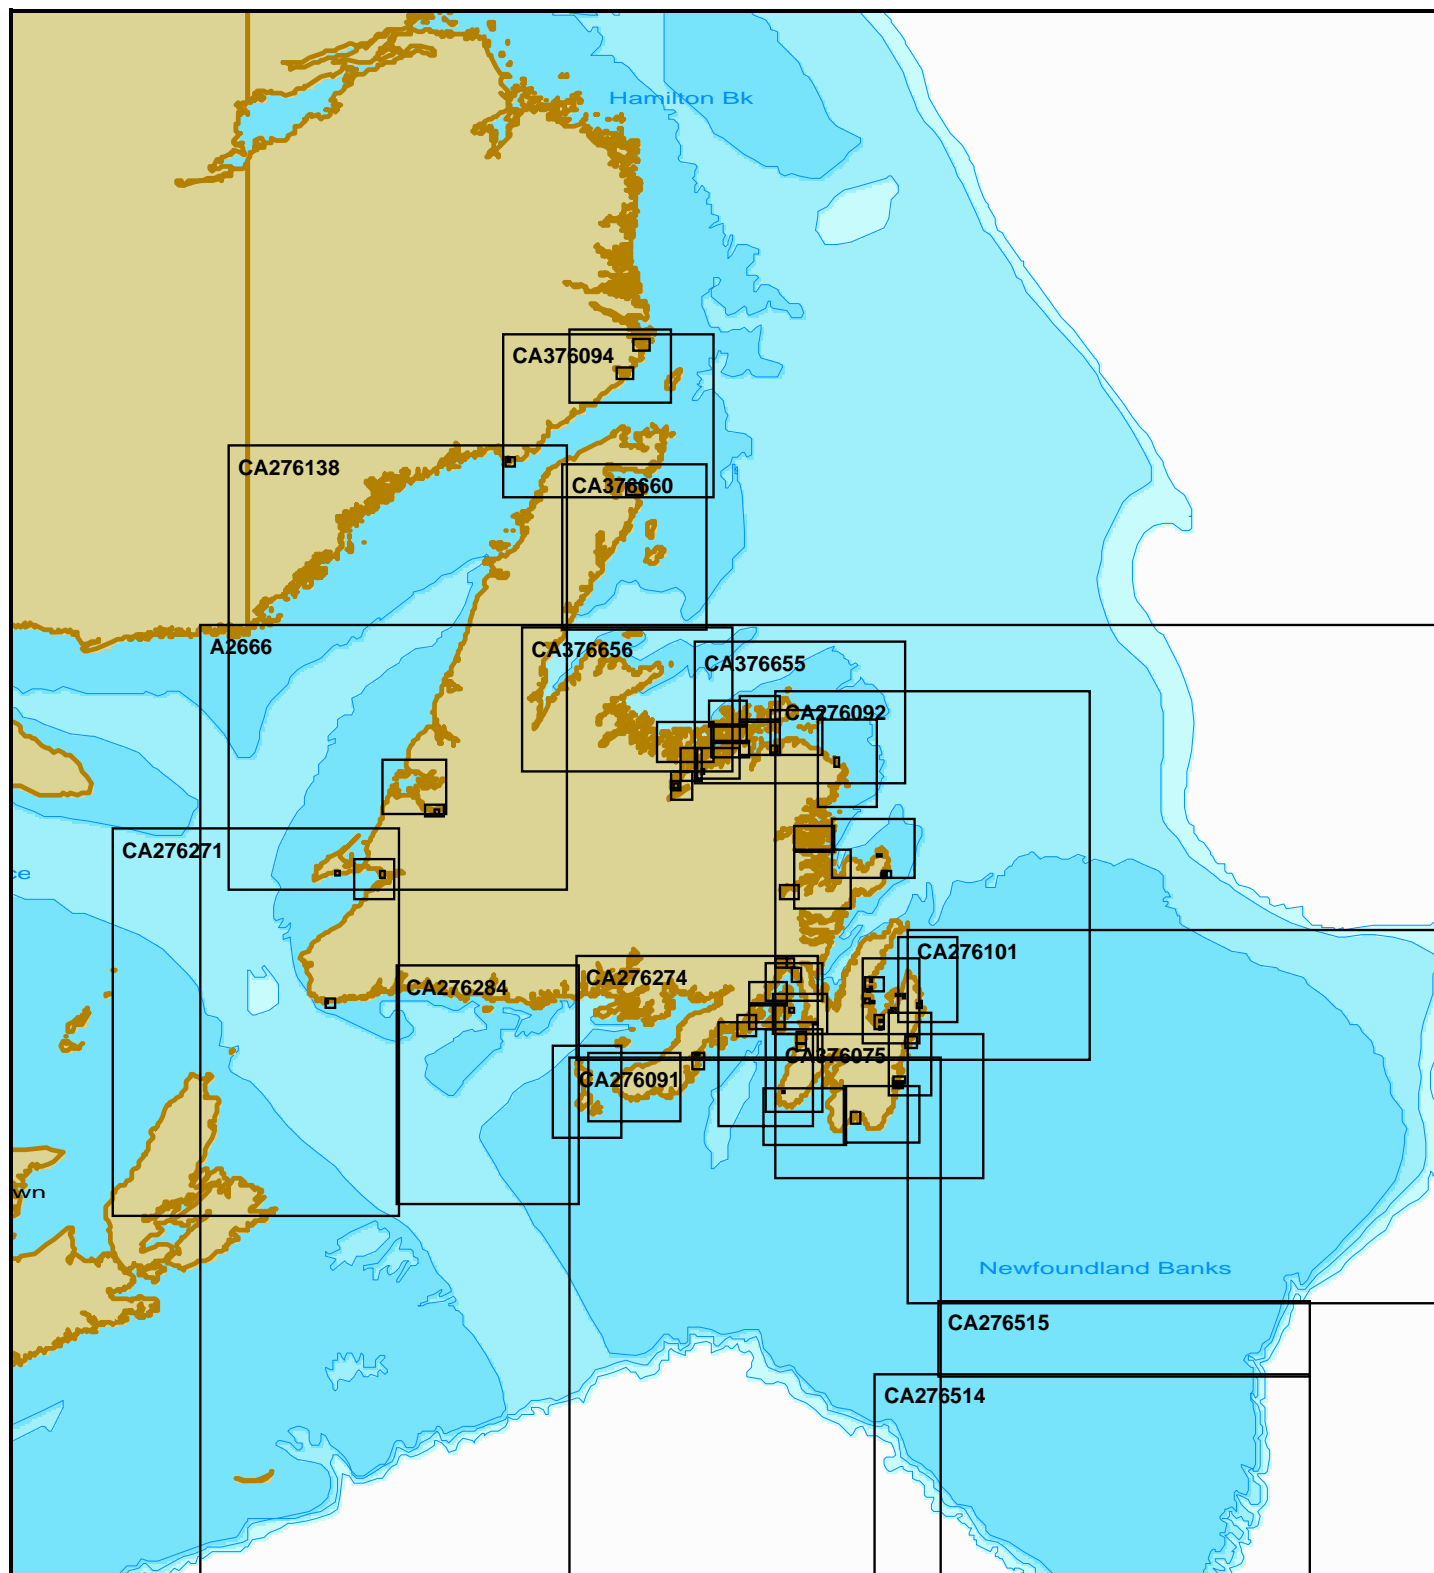

Charts of Folio CA0090L (Collection WF 55)

Charts: 49, Inserts: 52, Size: 14 Mb

File Name	Scale	Update d	Inserts	Issue	Description	Ref. Number
A2666	1:1 500 000	06.10.2011	0	WF 55 Disk #1 (Main Collection)	CANADA-EAST COAST. GRAND BANKS OF NEWFOUNDLAND.	TR-CH-11
C4841	1:60 000	30.12.2011	3	WF 55 Disk #1 (Main Collection)	CANADA.NEWFOUNDLAND.SOUTHEAST COAST.CAPE ST MARY'S TO ARGENTIA.	TR-CH-11
C4849_1	1:5 000	30.12.2011	7	WF 55 Disk #1 (Main Collection)	CANADA.NEWFOUNDLAND.SOUTHEAST COAST.BONAVISTA HARBOUR.	TR-CH-11
CA276091	1:200 000	24.08.2011	0	WF 55 Disk #1 (Main Collection)	ST. PIERRE BANK TO WHALE BANK	TR-CH-11
CA276092	1:175 000	16.03.2011	0	WF 55 Disk #1 (Main Collection)	CAPE RACE TO CAPE FREELS	TR-CH-11
CA276101	1:200 000	29.09.2011	0	WF 55 Disk #1 (Main Collection)	GRAND BANK - NORTHERN PORTION TO/A FLEMISH PASS	TR-CH-11
CA276138	1:175 000	28.11.2011	1	WF 55 Disk #1 (Main Collection)	POINTE AMOUR A/TO CAPE WHITTLE ET/AND CAPE ST. GEORGE	TR-CH-11
CA276271	1:175 000	29.09.2011	0	WF 55 Disk #1 (Main Collection)	CABOT STRAIT AND APPROACHES	TR-CH-11
CA276274	1:175 000	14.12.2011	0	WF 55 Disk #1 (Main Collection)	SAINT-PIERRE TO ST. JOHN'S	TR-CH-11