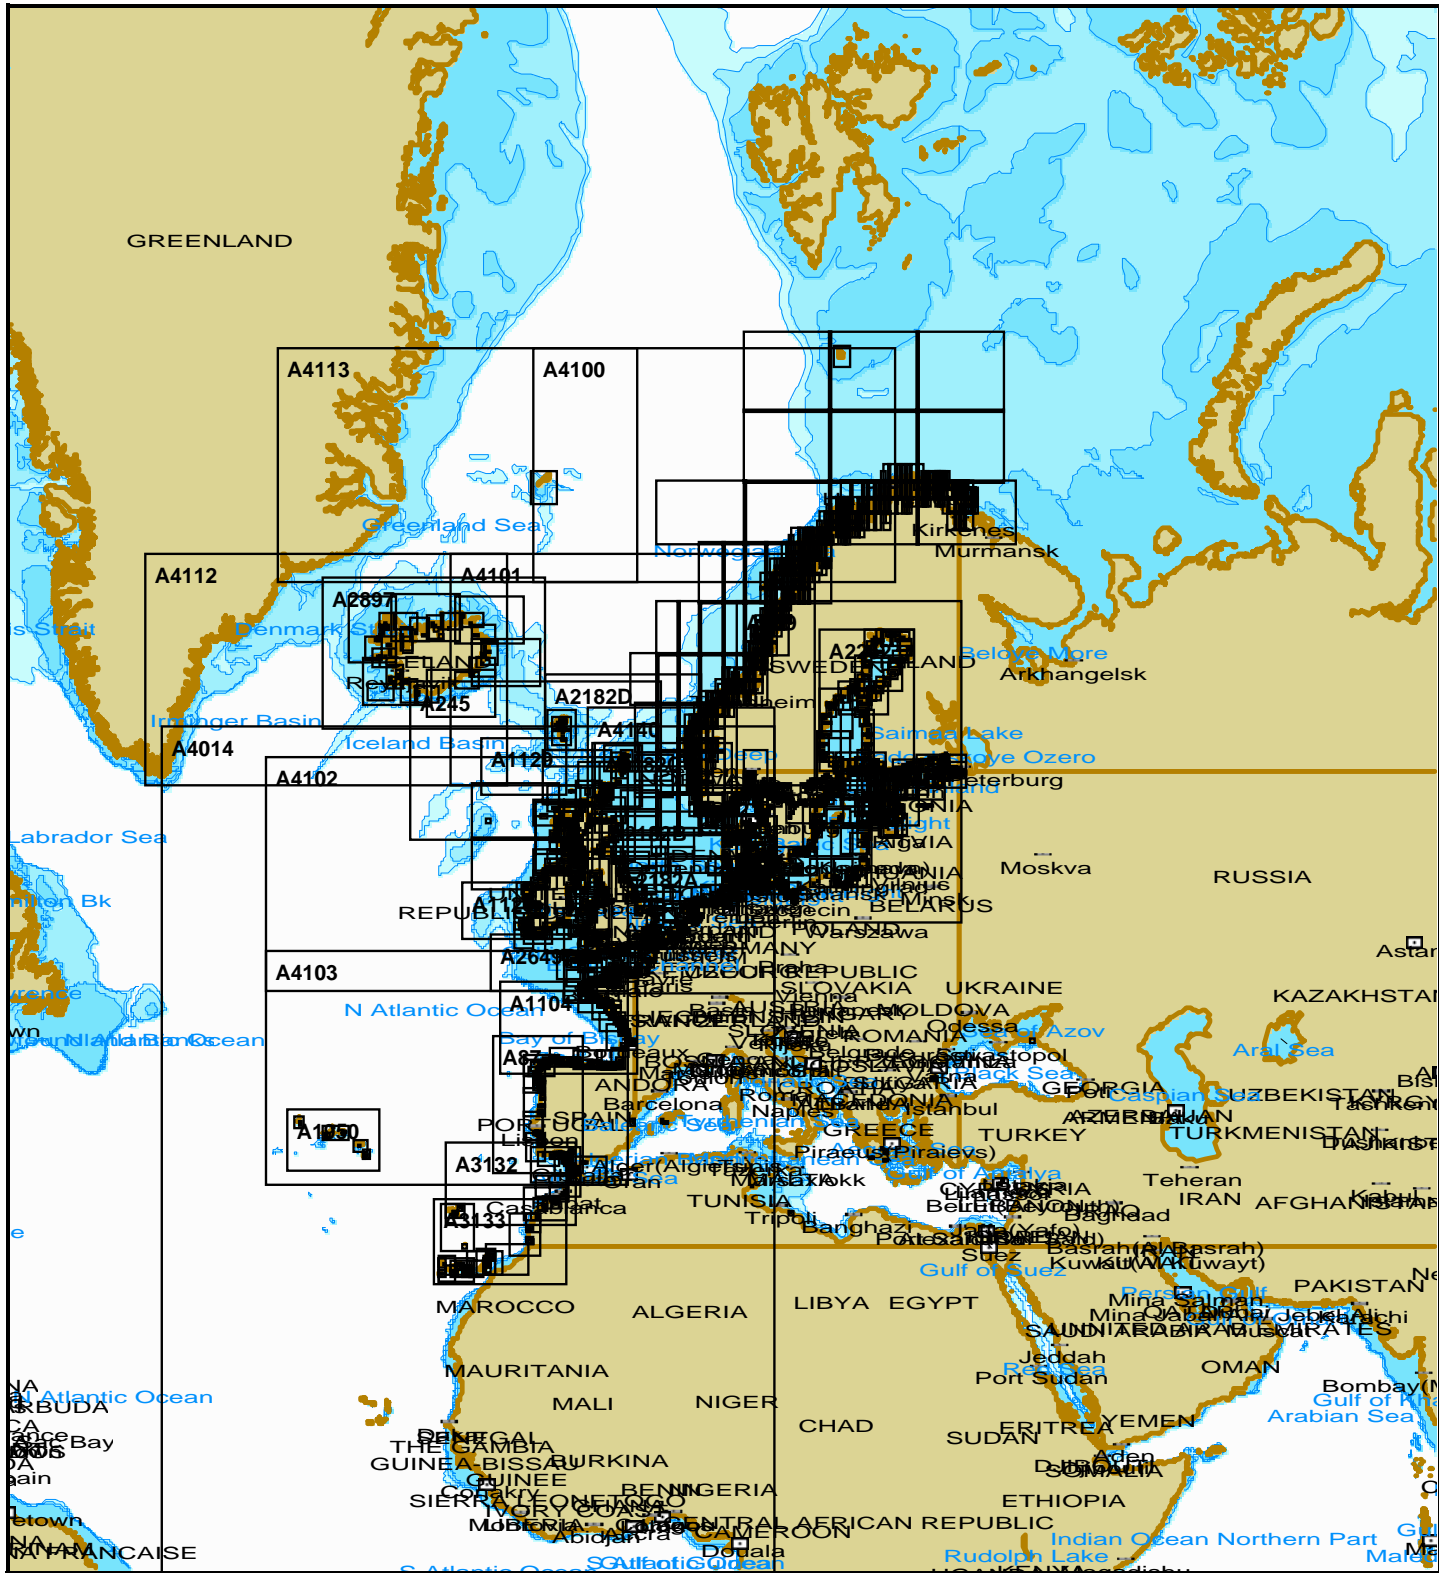

Charts of Folio EUR010EL (Collection WF 55)

Charts: 2206, Inserts: 1564, Size: 321 Mb

File Name	Scale	Update d	Inser ts	Issue	Description	Ref. Number
16900	1:50 000	18.02.2012	0	WF 55 Disk #1 (Main Collection)	ARCTIC OCEAN. NORWEGIAN AND BARENTS SEAS. BJORNOYA.	TR-CH-11
22061	1:250 000	18.02.2012	0	WF 55 Disk #1 (Main Collection)	BALTIC SEA. EAST PART OF GULF OF FINLAND.	TR-CH-11
25002	1:25 000	28.01.2012	1	WF 55 Disk #1 (Main Collection)	BALTIC SEA. GULF OF FINLAND. SANKT-PETERBURG TO KRONSHTADT.	TR-CH-11
25004	1:25 000	18.02.2012	0	WF 55 Disk #1 (Main Collection)	BALTIC SEA. GULF OF FINLAND. KRONSHTADT TO KRASNAYA GORKA.	TR-CH-11
25005	1:25 000	18.02.2012	0	WF 55 Disk #1 (Main Collection)	BALTIC SEA. GULF OF FINLAND. PROLIV B'YORKYOZUND TO OSTROV VYSOTSKIY.	TR-CH-11
25006	1:50 000	18.02.2012	0	WF 55 Disk #1 (Main Collection)	BALTIC SEA. GULF OF FINLAND. OSTROV RONDO TO OSTROV SOMMERS.	TR-CH-11
25008	1:25 000	18.02.2012	1	WF 55 Disk #1 (Main Collection)	BALTIC SEA. GULF OF FINLAND. SOUTHERN PART OF PROLIV B'YORKYOZUND.	TR-CH-11